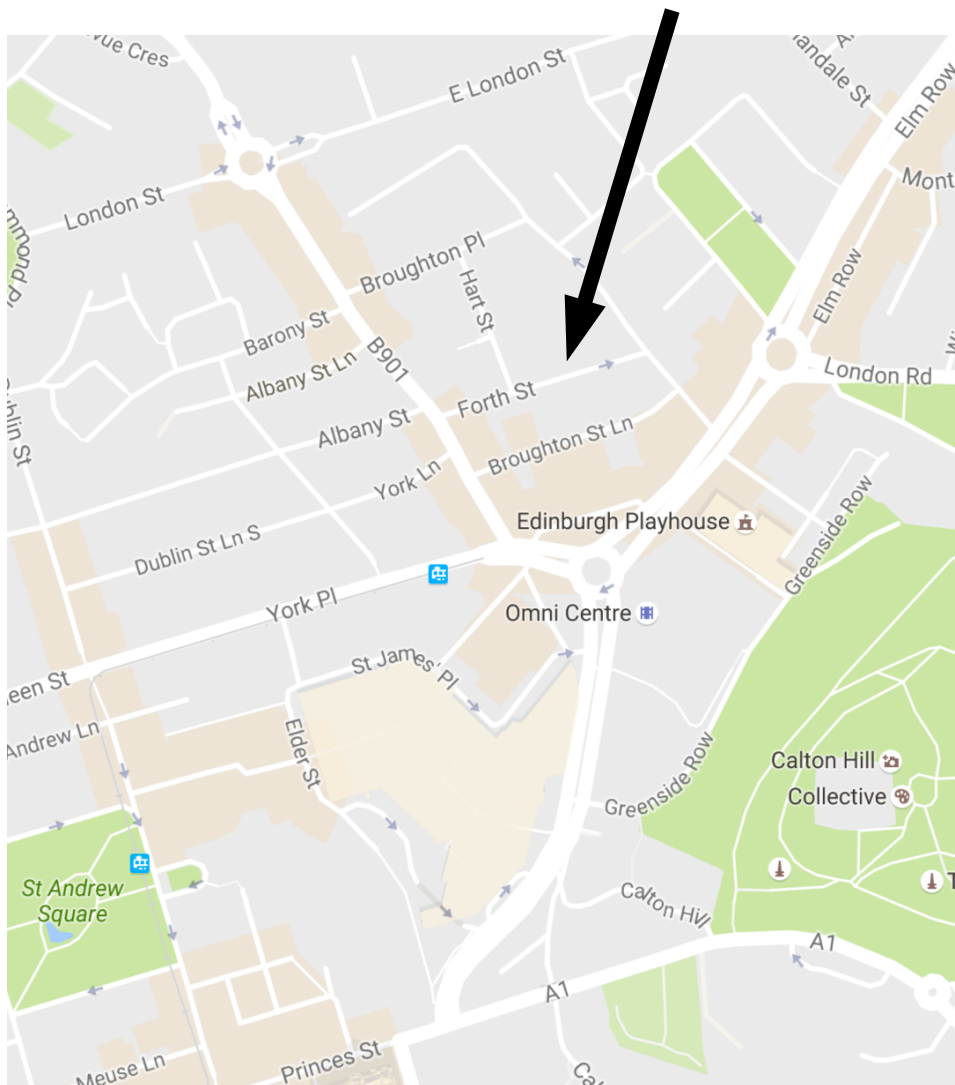

Extra Help Counselling and Psychotherapy

Matthew Elton, DPhil, PG Dip (TA Counselling), BACP Registered
07779 036 924 | edinburgh_therapy@mac.com

26 Forth Street
Edinburgh
EH1 3LH

Please press the “Extra Help” buzzer on arrival at number 26.

My office is on the second floor on the right at the top of the stairs and marked ‘S1’.

There are nearby bus stops at York Place (10, 11, 12, 16, 44), Elm Row (100, 11, 12, 14, 16, 22, 25, 49, 7) and Broughton Street (8).

For drivers, there is Pay & Display parking available on Forth Street. Note that the parking is cheaper in some of the adjacent streets.